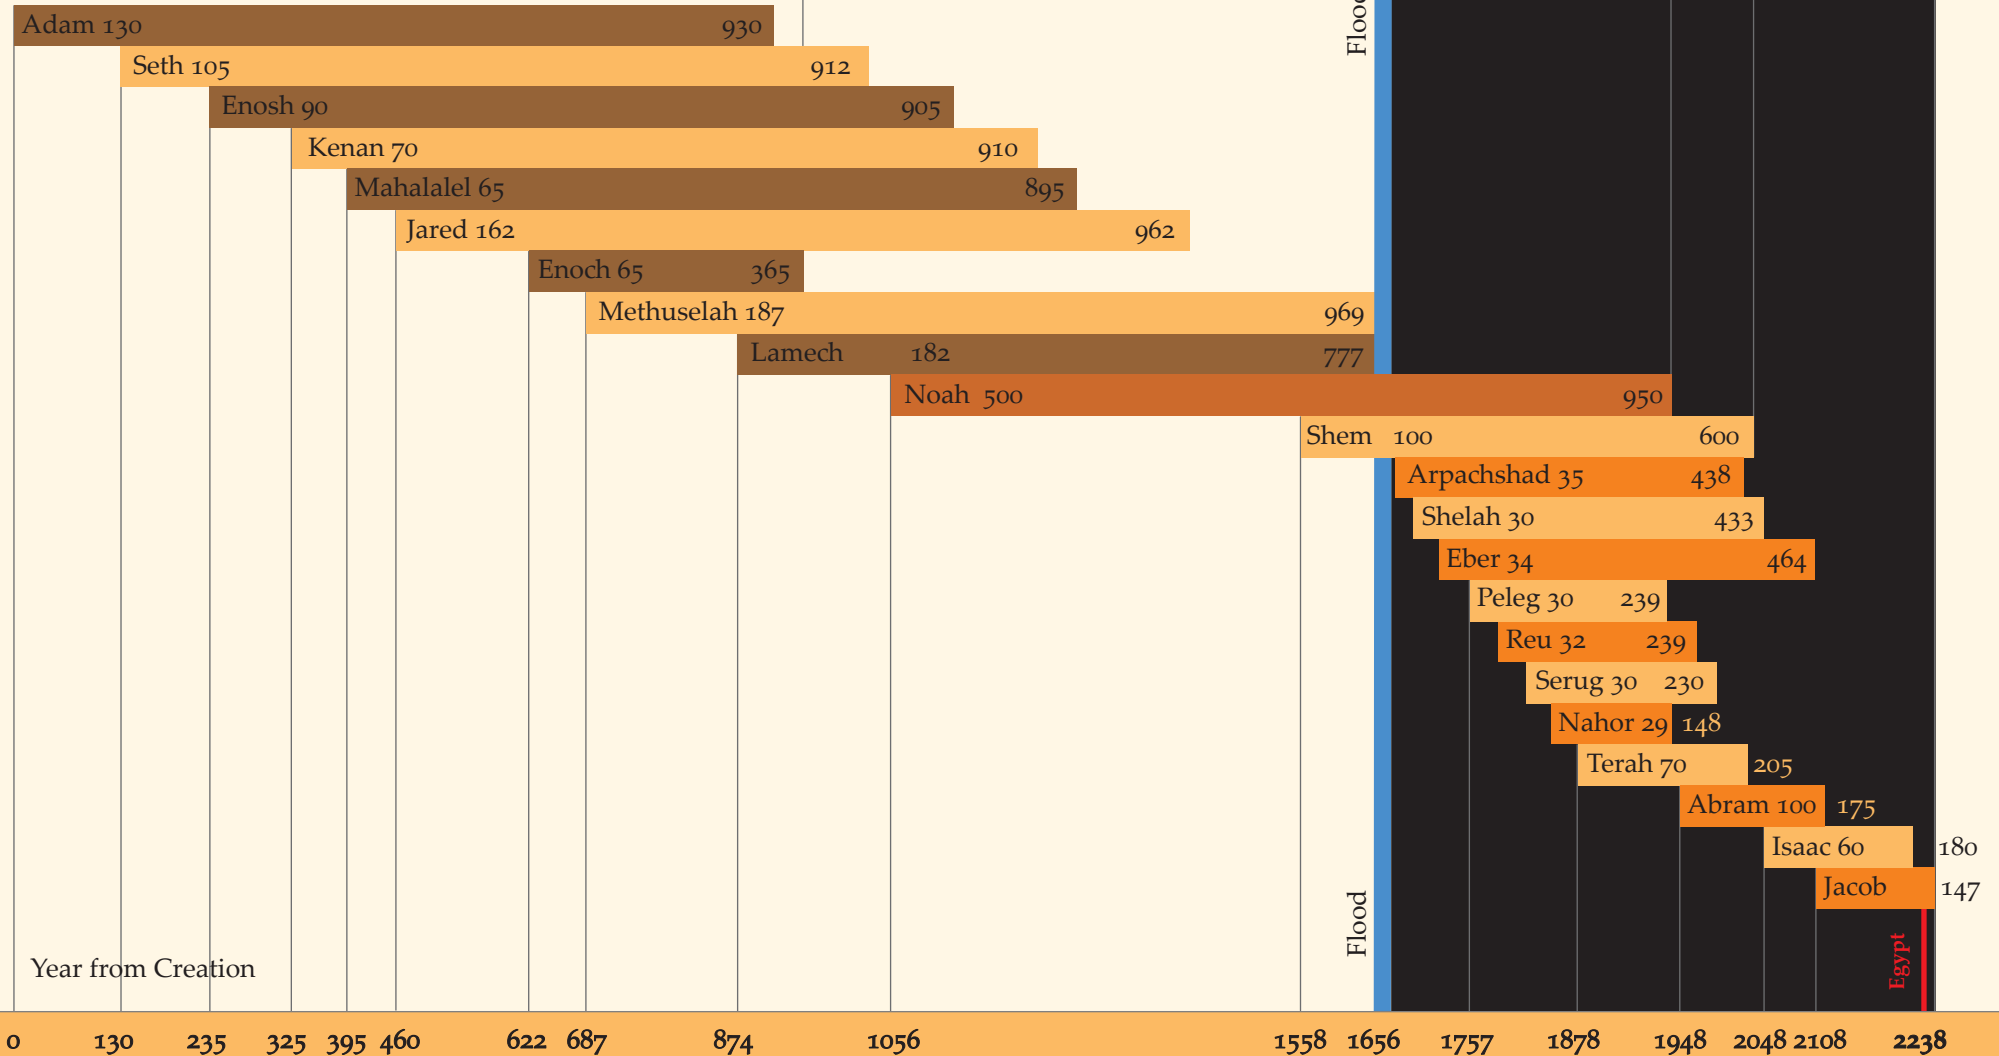

Timeline of the Patriarchs

Year from Creation

987

1656

2006 2158

2255

Name, age at birth of son, and age at death

Year from Creation

0 130 235 325 395 460 622 687 874 1056 1558 1656 1757 1878 1948 2048 2108 2238